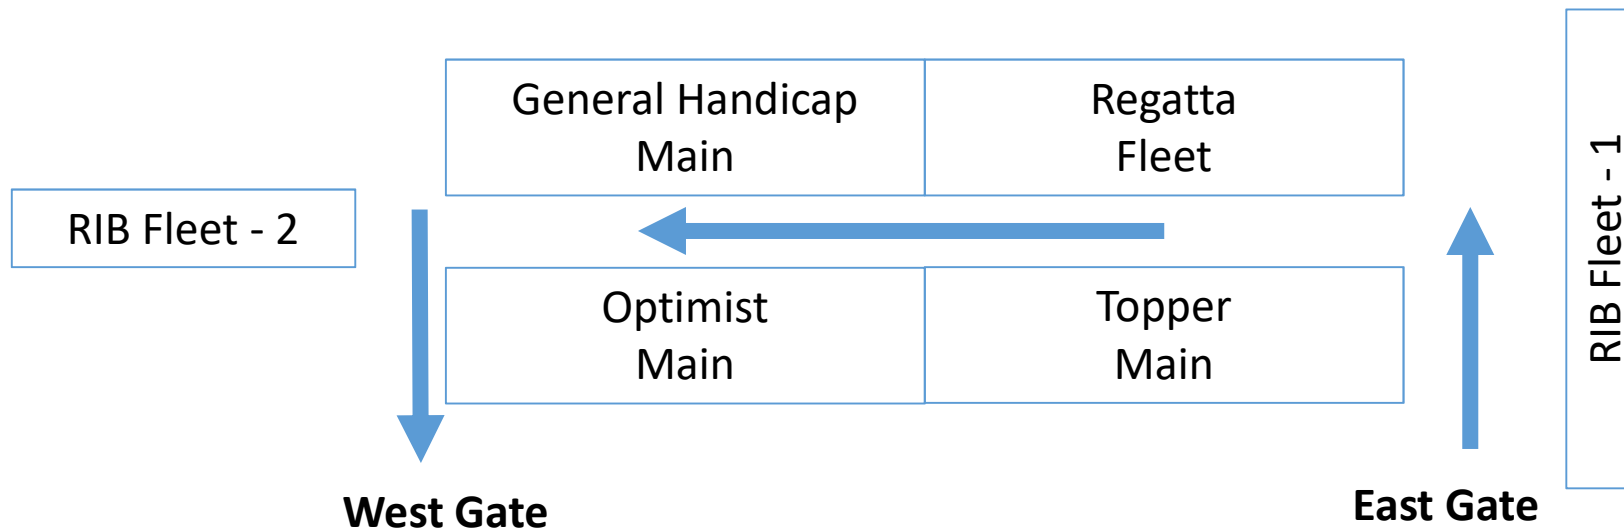

Arrival Instructions – Boat Park

- Please drop off boats in **by Entering through the East Gate** and Exiting through the West
- If Compound congested please push your boat in
- Boats should be parked by Fleet clockwise (Regatta; Topper Main; Optimist Main; GH Main)
- No Double Stacker or Box Trailers to be left in Boat Park please use Trailer Parking
- RIBs should be parked in RIB Fleet -1 until full. Please have the hitch facing out and the boat is chocked
- RIBs then to be parked in RIB Fleet-2 with hitch facing out